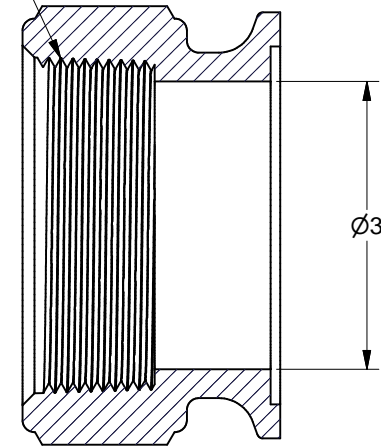

3"-8 ANS BLUNT  
START TAPER PIPE THD

THIS DRAWING AND ALL INFORMATION CONTAINED THEREON ARE THE EXCLUSIVE PROPERTY OF BANJO CORPORATION.

UNLESS SPECIFICALLY NOTED, THIS DRAWING AND ITEMS SHOWN ON THIS DRAWING ARE SUBJECT TO CHANGE AT ANY TIME.

	
<b>BANJO CORPORATION</b> 150 BANJO DRIVE, CRAWFORDSVILLE, IN 47933 WEB SITE: WWW.BANJOCORP.COM E-MAIL: SALES1@BANJOCORP.COM	
DESCRIPTION	3" MNFLD FLG X 3" FNPT
PART NUMBER	M300FPT